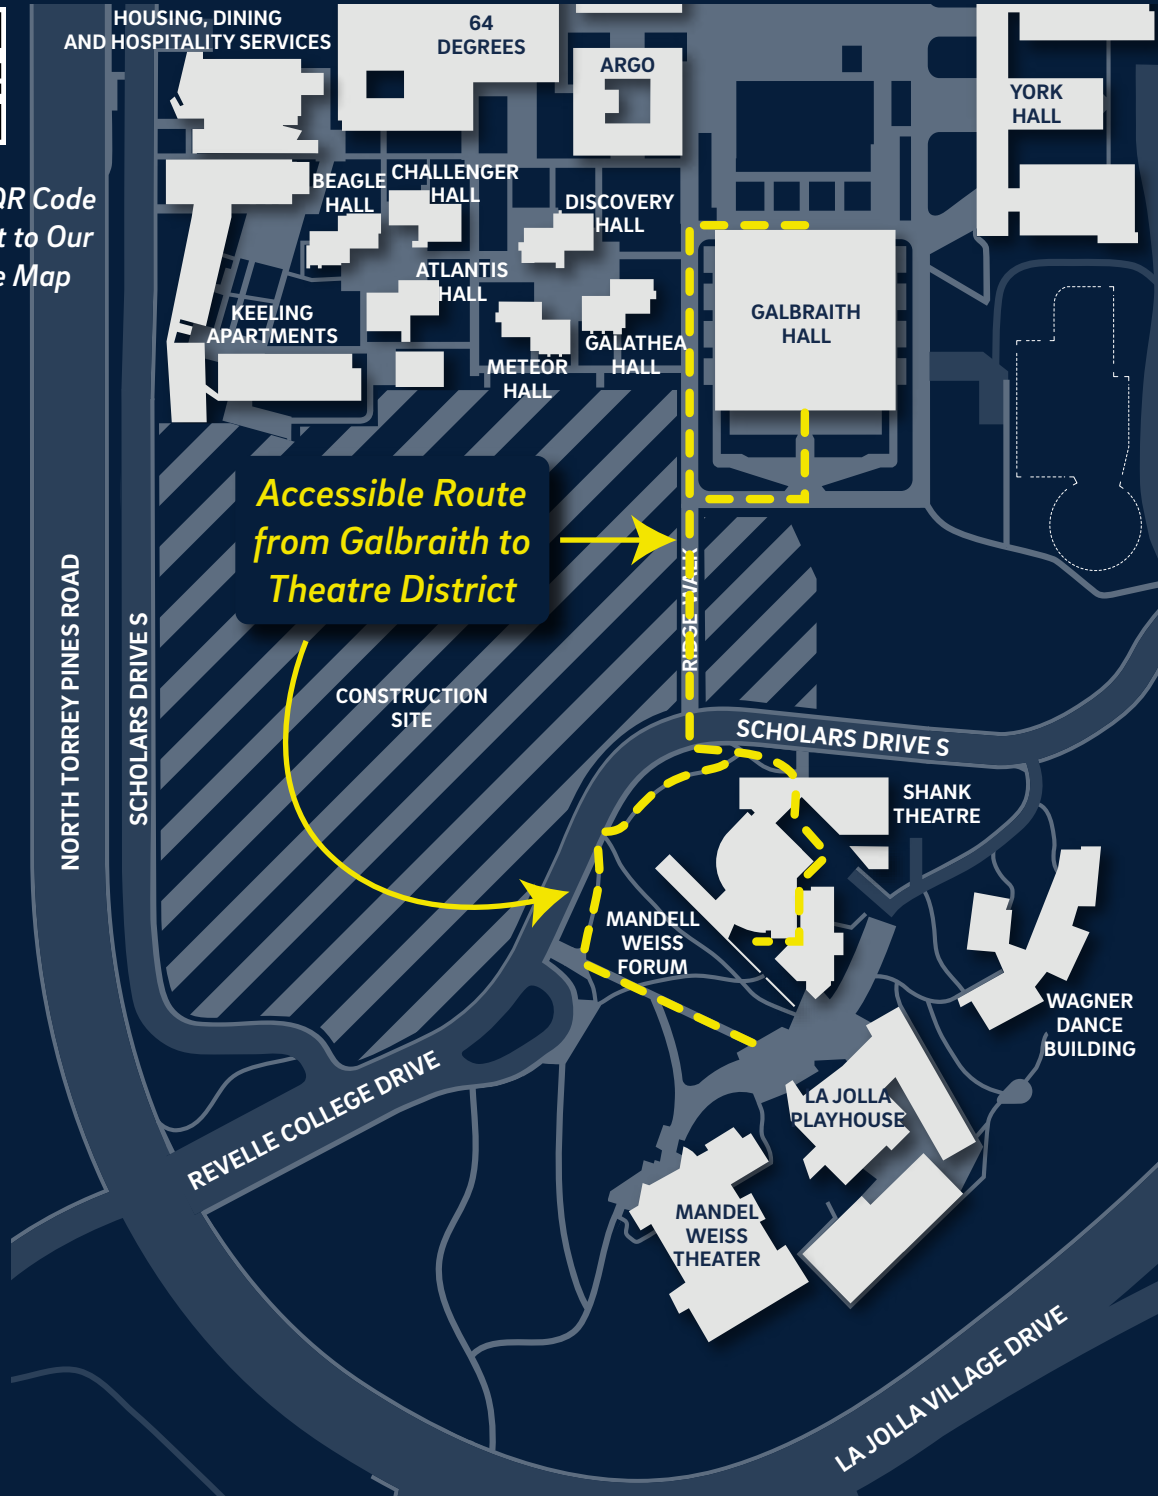

ACCESSIBLE ROUTE TO THE THEATRE DISTRICT

TDLLN IMPROVEMENTS
THROUGH FALL 2023

Scan the QR Code
to Connect to Our
Interactive Map

For More Information Visit:
maps.ucsd.edu

UC San Diego